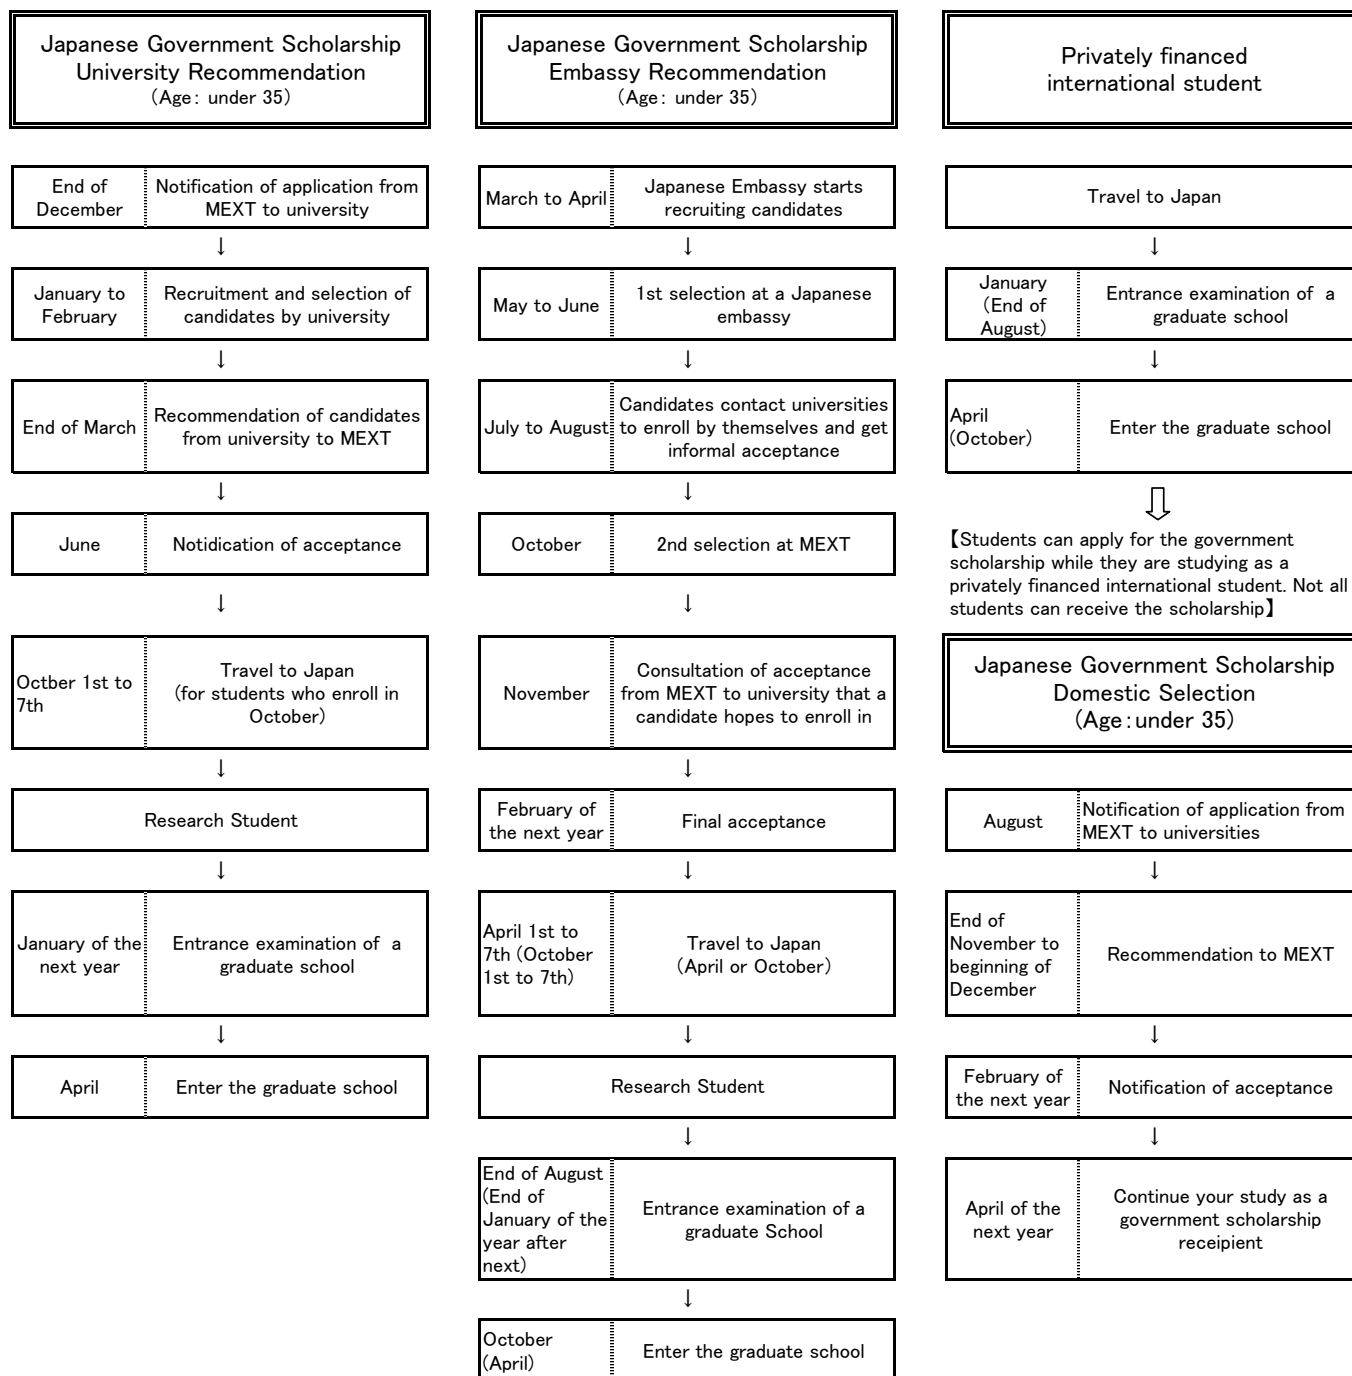

International Student (Research Student) system and enrollment time

University of Fukui Graduate School of Medical Science Doctoral Program

※ schedules are subject to change year by year.

※ MEXT stands for Ministry of Education, Culture, Sports, Science and Technology

expenses	
Flight to Japan	MEXT
Flight for return trip	MEXT
Examination fee	University
Enrollment fee	University
Tuition	University

expenses	
Flight to Japan	MEXT
Flight for return trip	MEXT
Examination fee	University
Enrollment fee	University
Tuition	University